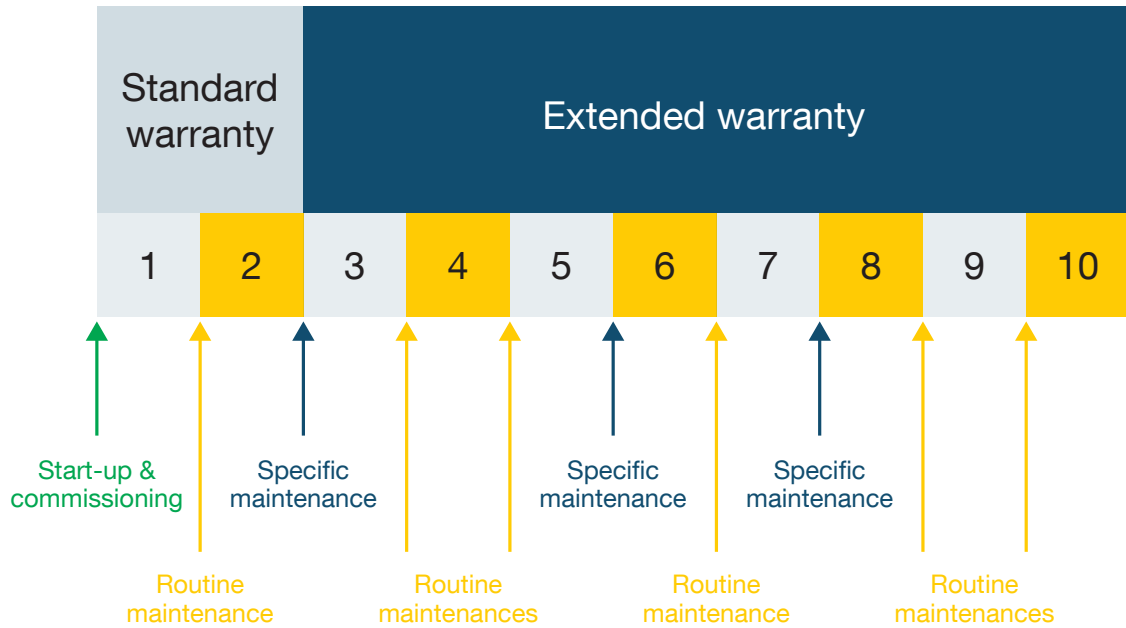

- If you want a turnkey solution, our experts take care of everything! They take care of preventive maintenance from its planning to its completion in order to guarantee the reliability of your system, to maximise its lifespan and to limit corrective operations.

A solution for

- > Commercial and industrial buildings
- > Electric vehicle charging stations
- > Isolated microgrids
- > Resilient microgrids

Key points

- > Several options available to adapt the offer to your budget
- > Personalised support from our experts according to the desired level of autonomy
- > Tips to improve your performance

Preventive maintenance

for energy storage systems SUNSYS HES L and SUNSYS HES XXL

SUNSY_390_A_EN/1

Preventive maintenance - optimising the lifespan of your system!

To guarantee optimal system operation, periodic maintenance by an expert is essential. This is the best way to ensure the reliability of your system over its lifetime.